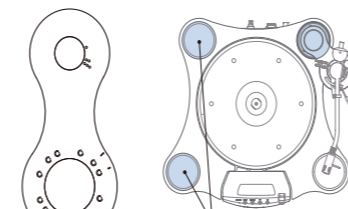

Compatible tonearm

- SAT (9, 12 inch)

Compatible with 12" only

AB-T1AS1

Compatible tonearm

- Acoustical Systems Axiom

AB-T1TP1

Compatible tonearm