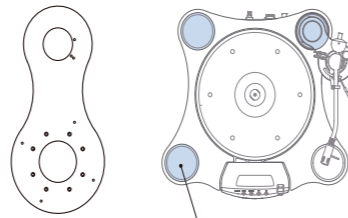

AB-T1GH1

Compatible tonearm

- Graham Phantom (9, 10, 12 inch)