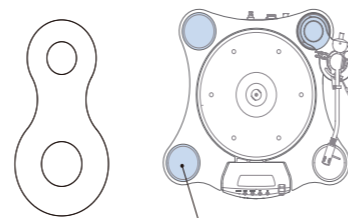

- Graham Phantom (9, 10, 12 inch)

Compatible with 12" only

Exclusive for Graham Phantom with custom-mount. Use the AB-T1SM1 for standard Graham Phantom with SME-compatible mount.

AB-T1KD1

Compatible tonearm

- Ikeda (9, 12 inch)

Compatible with 12" only

Compatible with/without VTA elevation.

AB-T1SC1

Compatible tonearm

- SAEC WE-4700

AB-T1RT1

Compatible tonearm