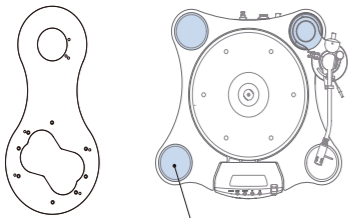

AB-T1SM1

Compatible tonearm

- SME (9, 10, 12 inch)
- Graham Phantom (9, 10, 12 inch)