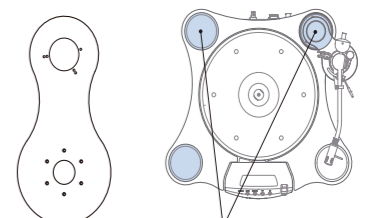

AB-T1RT1

Compatible tonearm

- Ortofon AS-212R (9 inch)
- Ortofon AS-309R (12 inch)